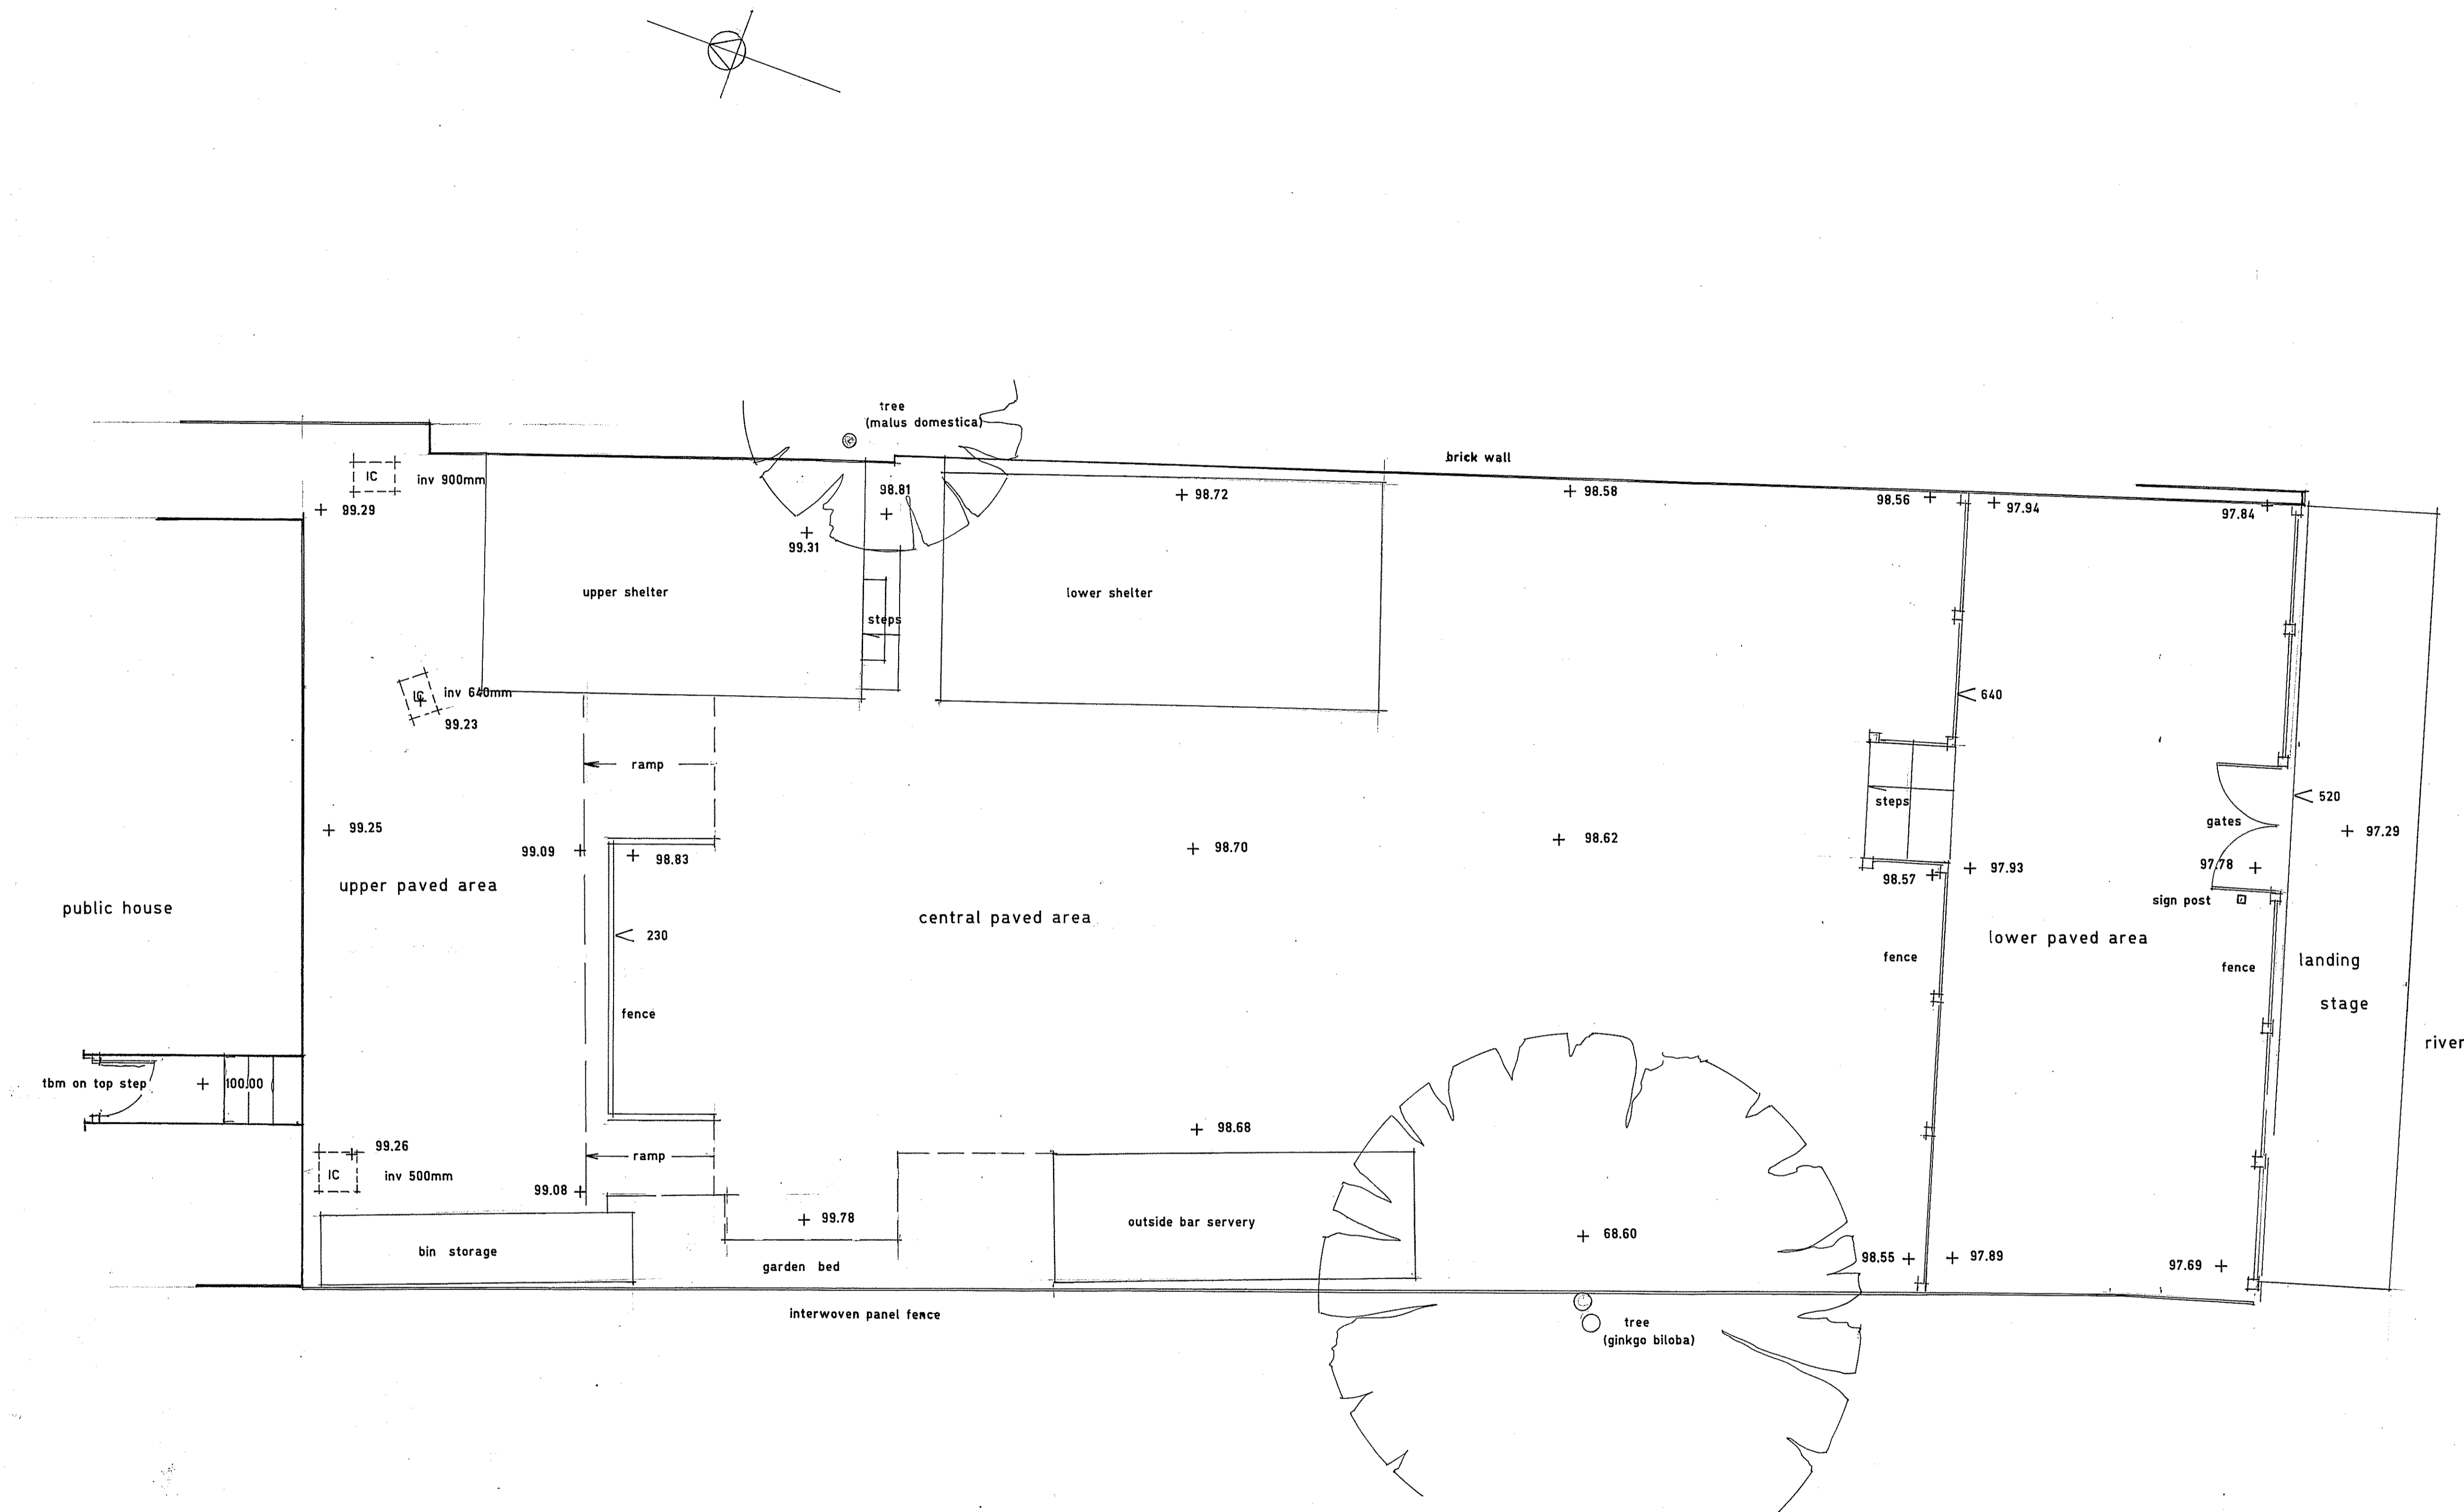

NOTES:
All dimensions must be checked on site and not scaled from this drawing.

A	Date	Revisions

© copyright

Client
WH Brakspear and Sons Ltd

Job Title
The Phoenix
26 28 Thames Street
Sunbury on Thames
TW16 6AF

Drawing Title
external trading area

Scale 1 : 50

Date 24 03 2016 Drawn by APV

Drq No.	Rev.
AAN.15.558. 6	